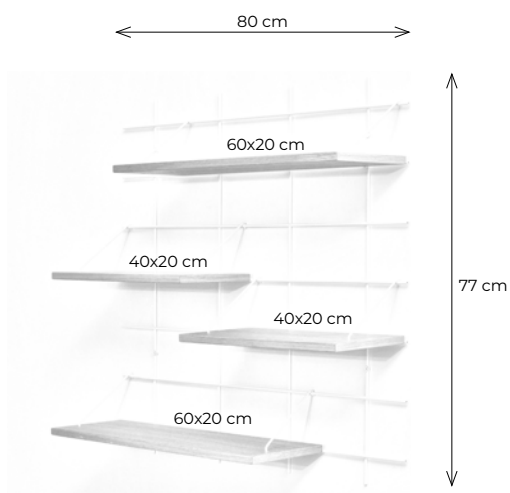

Ci-dessus, la composition TAGASSY est présentée avec une base murale blanche et des planches en chêne.
The TAGASSY composition above is shown with a white wall base and oak boards.