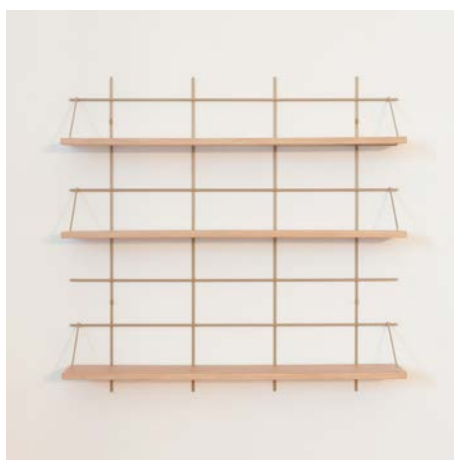

Ci-dessus, la composition KHADIJA est présentée avec une base murale laiton et des planches en chêne.
The KHADIJA composition above is shown with a brass wall base and oak boards.