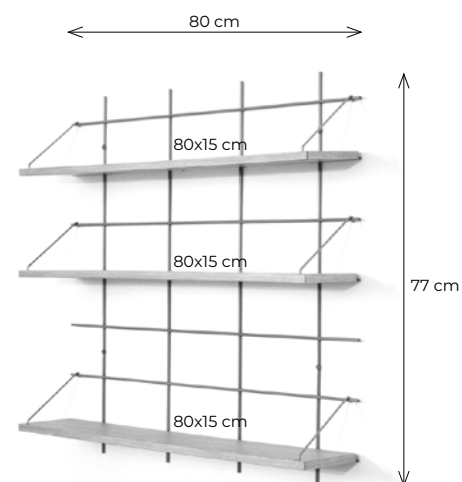

Ci-dessus, la composition KHADIJA est présentée avec une base murale laiton et des planches en chêne.
The KHADIJA composition above is shown with a brass wall base and oak boards.