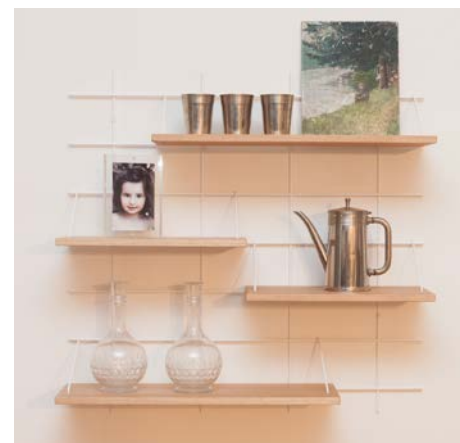

Ci-dessus, la composition TAGASSY est présentée avec une base murale blanche et des planches en chêne.
The TAGASSY composition above is shown with a white wall base and oak boards.