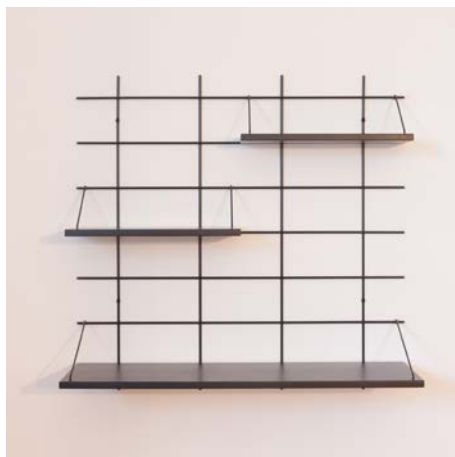

Ci-dessus, la composition LOUIS est présentée avec une base murale noire et des planches noires.
The LOUIS composition above is shown with a black wall base and black boards.