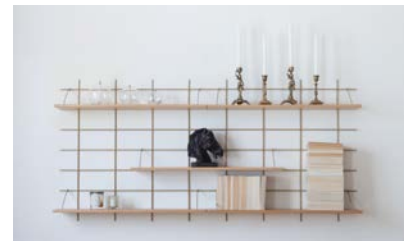

Ci-dessus, la composition JOACKIM est présentée avec des bases murales laiton et des planches en chêne massif.
The JOACKIM composition with desk is above shown with brass wall bases and solid oak boards.

Les 2 bases murales sont ici juxtaposées horizontalement, verticalement et en décalé.
The 2 Wall bases are combined here vertically, horizontally and staggered.