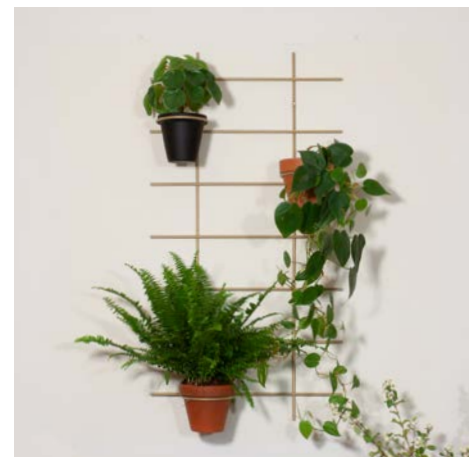

COMPOSITION 34 - ÉMILE COMPOSITION 34 - ÉMILE

1 base murale (wall base) PF 40*77*1,2cm
3 porte-pots (pot holders) d.11cm

Ci-dessus, la composition ÉMILE est présentée avec une base murale laiton.
The ÉMILE composition above is shown with a brass wall base.