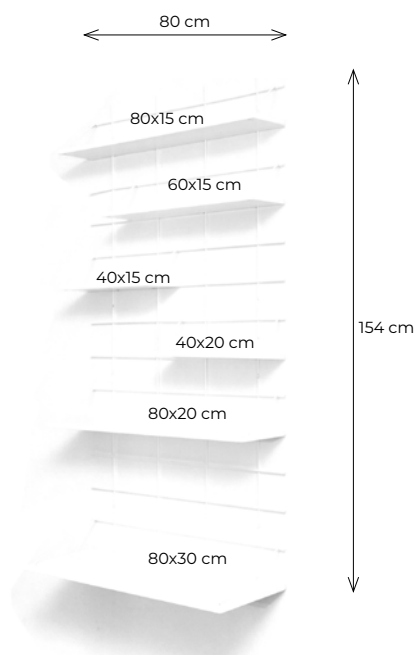

Ci-dessus, la composition MANEL est présentée avec des bases murales blanches et des planches blanches.
The MANEL composition is above shown with white wall bases and white boards.

Les 2 bases murales sont ici juxtaposées verticalement mais vous pouvez les disposer comme vous le souhaitez (horizontalement, en décalé ou séparément).
In this setting, the 2 bases are combined vertically but you can place them as you like (horizontally, staggered or separated).