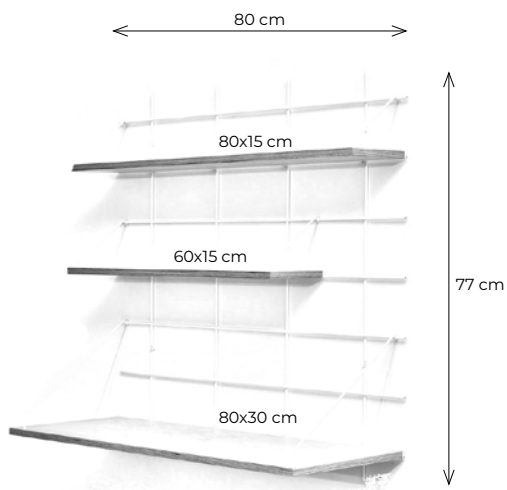

COMPOSITION 11 - BASILE COMPOSITION 11 - BASILE

1 base murale (wall base) GF 80*77*1,2cm
1 planche (board) 60*15*1,5cm
1 planche (board) 80*15*1,5cm
1 planche (board) 80*30*1,5cm
2 paires d'accroches (pairs of brackets) T1
1 set d'accroches (brackets set) T2 et T3

Ci-dessus, la composition BASILE est présentée avec une base murale blanche et des planches en bouleau.
The BASILE composition above is shown with a white wall base and birch boards.

COMPOSITION 19 - TAGASSY COMPOSITION 19 - TAGASSY

1 base murale (wall base) GF 80*77*1,2cm
2 planches (boards) 40*20*1,5cm
2 planches (boards) 60*20*1,5cm
4 paires d'accroches (pairs of brackets) T1