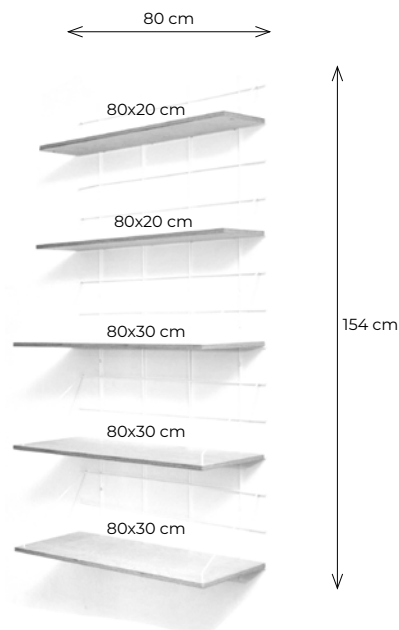

COMPOSITION 12 – SARAH COMPOSITION 12 - SARAH

2 bases murales (wall bases) GF 80*77*1,2cm
2 planches (boards) 80*20*1,5cm
3 planches (boards) 80*30*1,5cm
2 paires d'accroches (pairs of brackets) T1
3 sets d'accroches (brackets sets) T2 et T3

Ci-dessus, la composition SARAH est présentée avec des bases murales blanches et des planches en bouleau.
The SARAH composition above is shown with white wall bases and birch boards.

Les 2 bases murales sont ici juxtaposées verticalement mais vous pouvez les disposer comme vous le souhaitez (horizontalement, en décalé ou séparément).
In this setting, the 2 bases are combined vertically but you can place them as you like (horizontally, staggered or separated).

COMPOSITION 13 – MANEL COMPOSITION 13 - MANEL

2 bases murales (wall bases) GF 80*77*1,2cm
1 planche (board) 40*15*1,5cm - 1 planche (board) 40*20*1,5cm
1 planche (board) 60*15*1,5cm - 1 planche (board) 80*15*1,5cm
1 planche (board) 80*20*1,5cm - 1 planche (board) 80*30*1,5cm
5 paires d'accroches (pairs of brackets) T1 - 1 set d'accroches (brackets set) T2 et T3