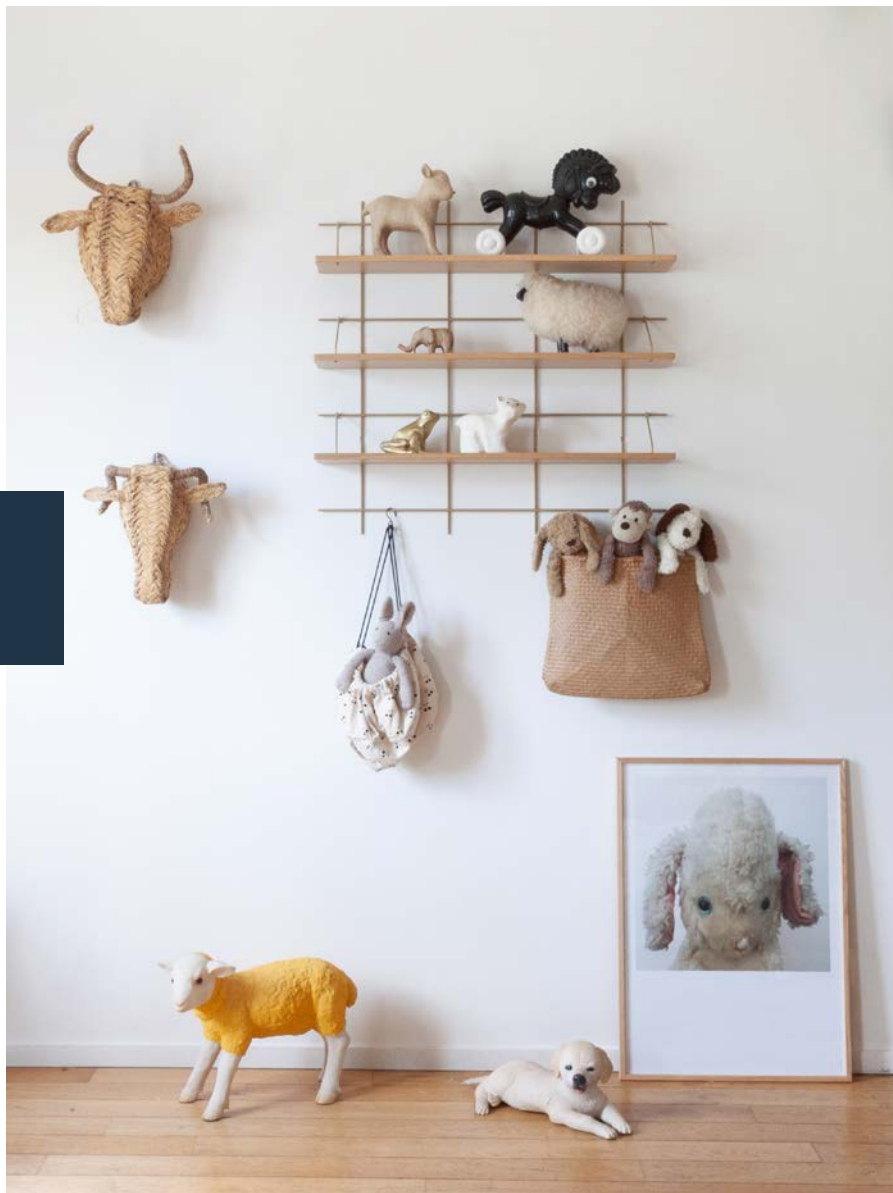

ENFANTS
KIDS