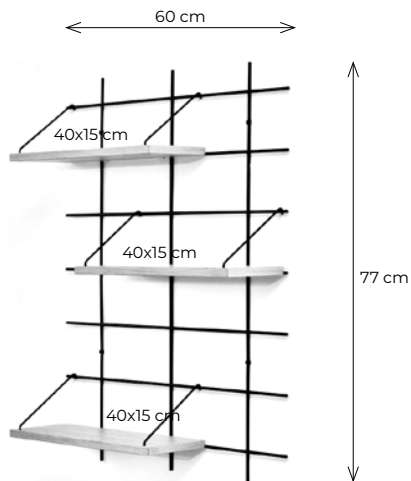

COMPOSITION 1 - LÉONIE COMPOSITION 1 - LEONIE

1 base murale (wall base) MF 60*77*1,2cm
3 planches (boards) 40*15*1,5cm
3 paires d'accroches (pairs of brackets) T1

Ci-dessus, la composition LEONIE est présentée avec une base murale noire et des planches en chêne.
The LEONIE composition above is shown with a black wall base and oak boards.

COMPOSITION 2 - CÉLESTE COMPOSITION 2 - CÉLESTE

1 base murale (wall base) MF 60*77*1,2cm
3 planches (boards) 60*15*1,5cm
3 paires d'accroches (pairs of brackets) T1