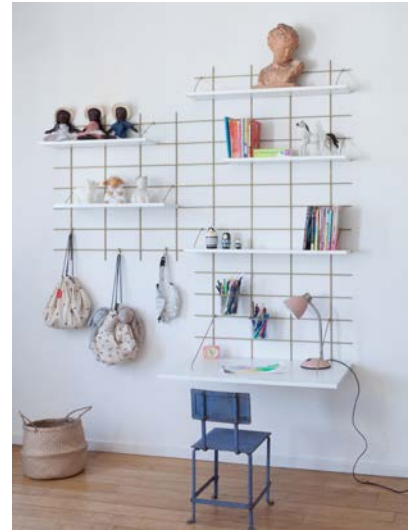

BUREAU
OFFICE