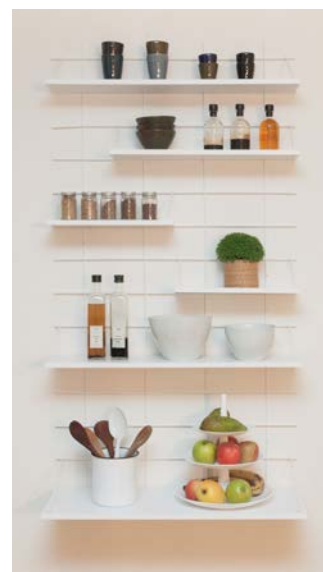

Ci-dessus, la composition MANEL est présentée avec des bases murales blanches et des planches blanches.
The MANEL composition is above shown with white wall bases and white boards.

Les 2 bases murales sont ici juxtaposées verticalement mais vous pouvez les disposer comme vous le souhaitez (horizontalement, en décalé ou séparément).
In this setting, the 2 bases are combined vertically but you can place them as you like (horizontally, staggered or separated).