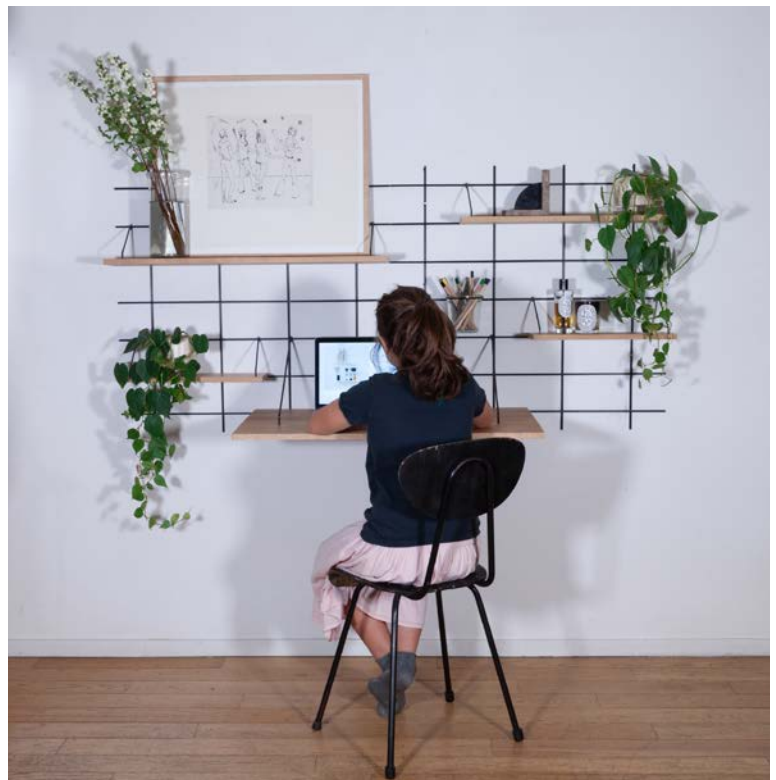

BUREAU
OFFICE