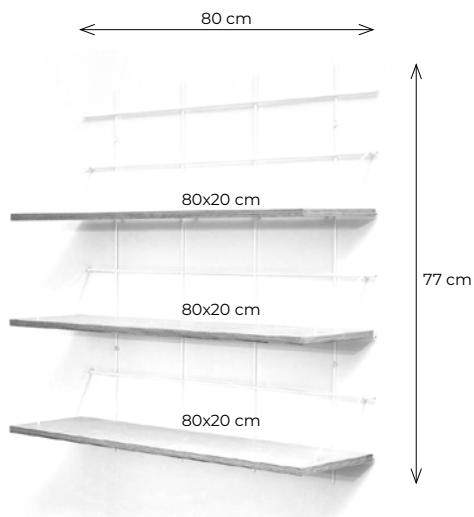

COMPOSITION 21 - CAMILLE

COMPOSITION 21 - CAMILLE

1 base murale (wall base) GF 80*77*1,2cm
3 planches (boards) 80*20*1,5cm
3 paires d'accroches (pairs of brackets) T1

Ci-dessus, la composition CAMILLE est présentée avec une base murale blanche et des planches en bouleau.
The CAMILLE composition above is shown with a white wall base and birch boards.

COMPOSITION 22 - GABRIELLE

COMPOSITION 22 - GABRIELLE

1 base murale (wall base) GF 80*77*1,2cm
1 planche (board) 60*20*1,5cm
1 planche (board) 60*30*1,5cm
1 planche (board) 80*30*1,5cm
1 paire d'accroches (pair of brackets) T1
2 sets d'accroches (brackets sets) T2 et T3