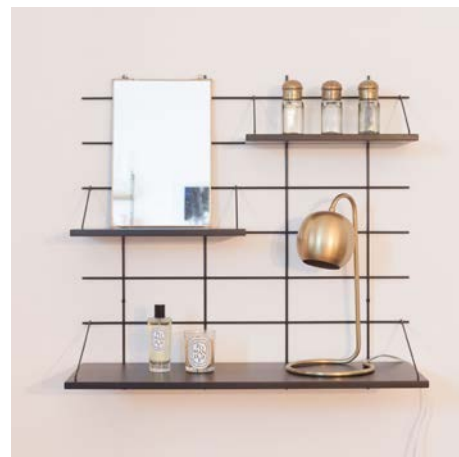

Ci-dessus, la composition LOUIS est présentée avec une base murale noire et des planches noires.
The LOUIS composition above is shown with a black wall base and black boards.