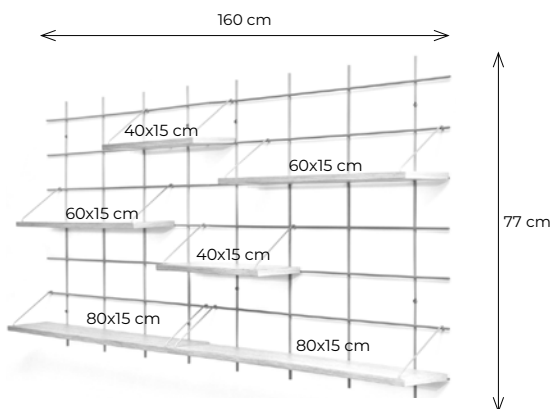

## COMPOSITION 16 – CHARLES COMPOSITION 16 - CHARLES

2 bases murales (wall bases) GF 80\*77\*1,2cm

2 planches (boards) 40\*15\*1,5cm

2 planches (boards) 60\*15\*1,5cm

2 planches (boards) 80\*15\*1,5cm

6 paires d'accroches (pairs of brackets) T1