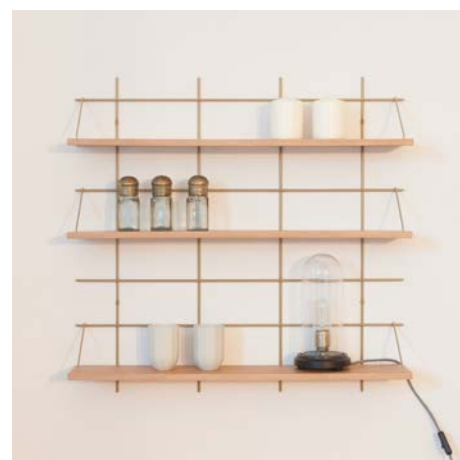

Ci-dessus, la composition KHADIJA est présentée avec une base murale laiton et des planches en chêne.
The KHADIJA composition above is shown with a brass wall base and oak boards.