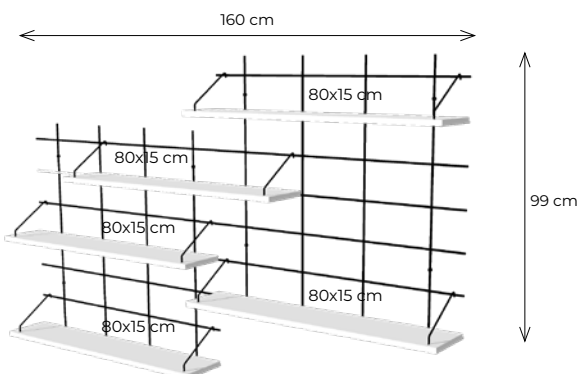

Ci-dessus, la composition JOACKIM est présentée avec des bases murales laiton et des planches en chêne massif.
The JOACKIM composition with desk is above shown with brass wall bases and solid oak boards.

Les 2 bases murales sont ici juxtaposées horizontalement, verticalement et en décalé.
The 2 Wall bases are combined here vertically, horizontally and staggered.