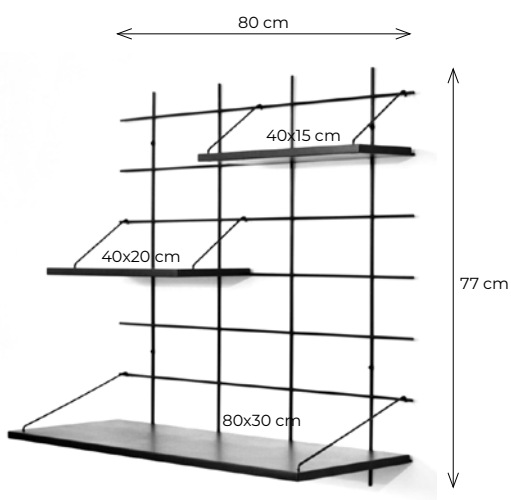

Ci-dessus, la composition LOUIS est présentée avec une base murale noire et des planches noires.
The LOUIS composition above is shown with a black wall base and black boards.