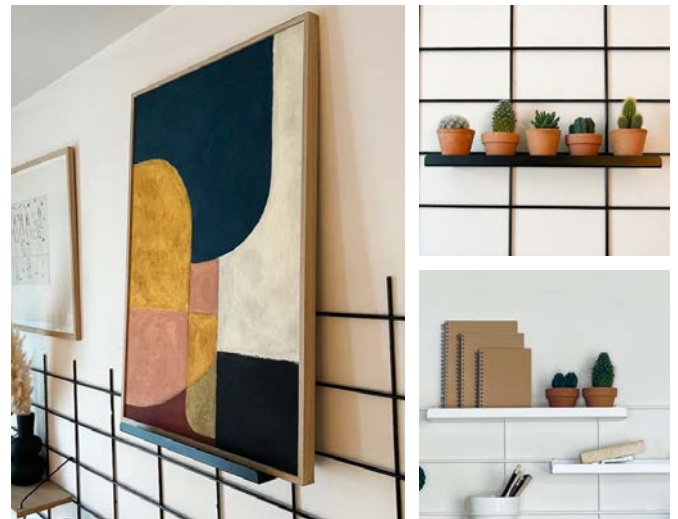

PORTE-CADRE FRAME HOLDER