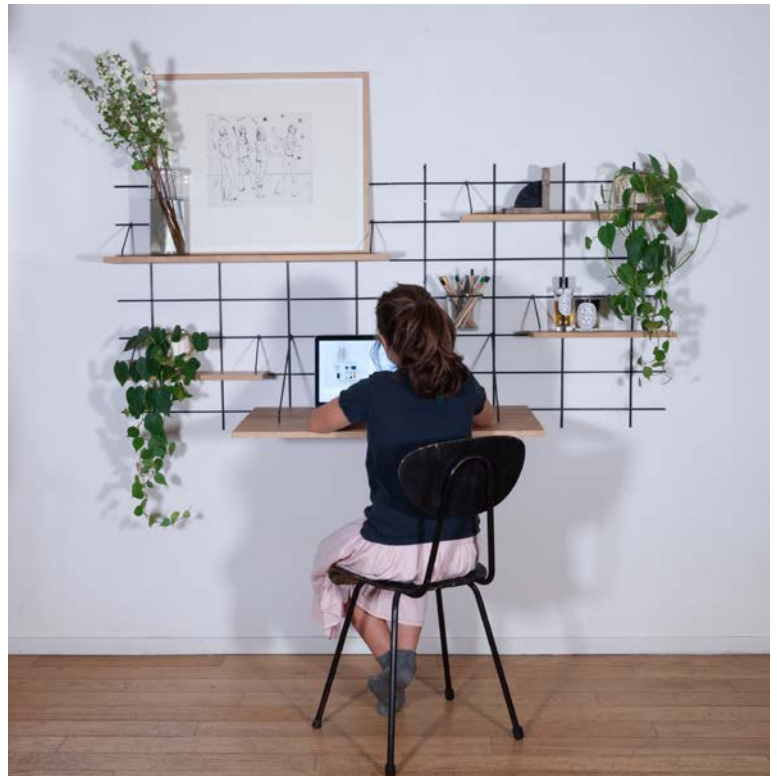

BUREAU
OFFICE