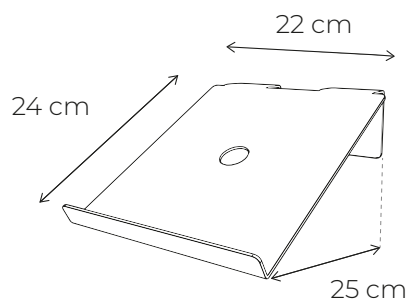

PORTE-ORDINATEUR COMPUTER HOLDER