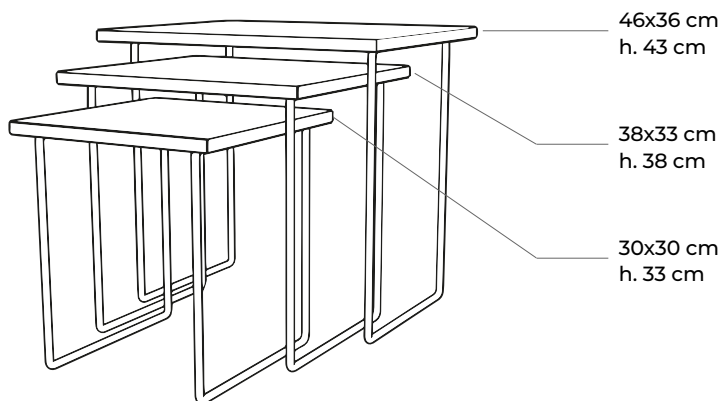

TABLES GIGOGNES NESTING TABLES

Toujours dans un souci d'optimisation des petits espaces, Gassien a développé ses tables gigognes personnalisables. Avec leur ligne minimaliste et épurée, elles se glissent dans tout type d'intérieur avec discrétion et légèreté.

Always in a spirit of optimizing small spaces, Gassien has developed its customizable nesting tables. With their minimalist and refined line, they slip into any kind of interiors with discretion and lightness.

Chaque Kit est composé de 3 tables indépendantes
Each Kit is composed of 3 independent tables

6 COMBINAISONS DE COULEURS
6 COLOR COMBINATIONS

Pieds : 3 coloris
Legs: 3 colors

○ Blanc
White

● Noir
Black

● Laiton
Brass

Plateau : 2 finitions
Top: 2 finishes

● Multipli bouleau
Birch

● Chêne massif
Solid oak

(Couleurs personnalisées sur demande) (Custom colors on request)