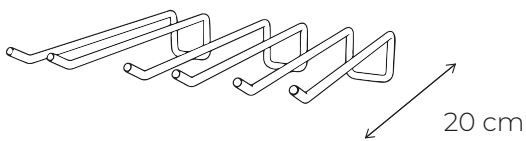

RACKS À VERRE GLASS RACKS

Les accessoires sont disponibles en 3 coloris :
Accessories are available in 3 colors: