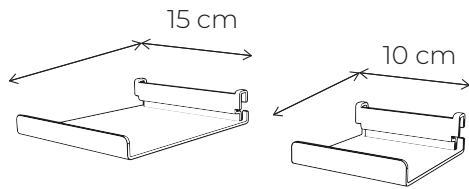

CROCHETS HOOKS

PORTE-SERVIETTE TOWEL RACK

2 tailles - 2 sizes

PORTE-POT POT HOLDER

2 diamètres - 2 diameters

ACCESSOIRES ACCESSORIES

PORTE-VASE POT HOLDER

2 tailles - 2 sizes