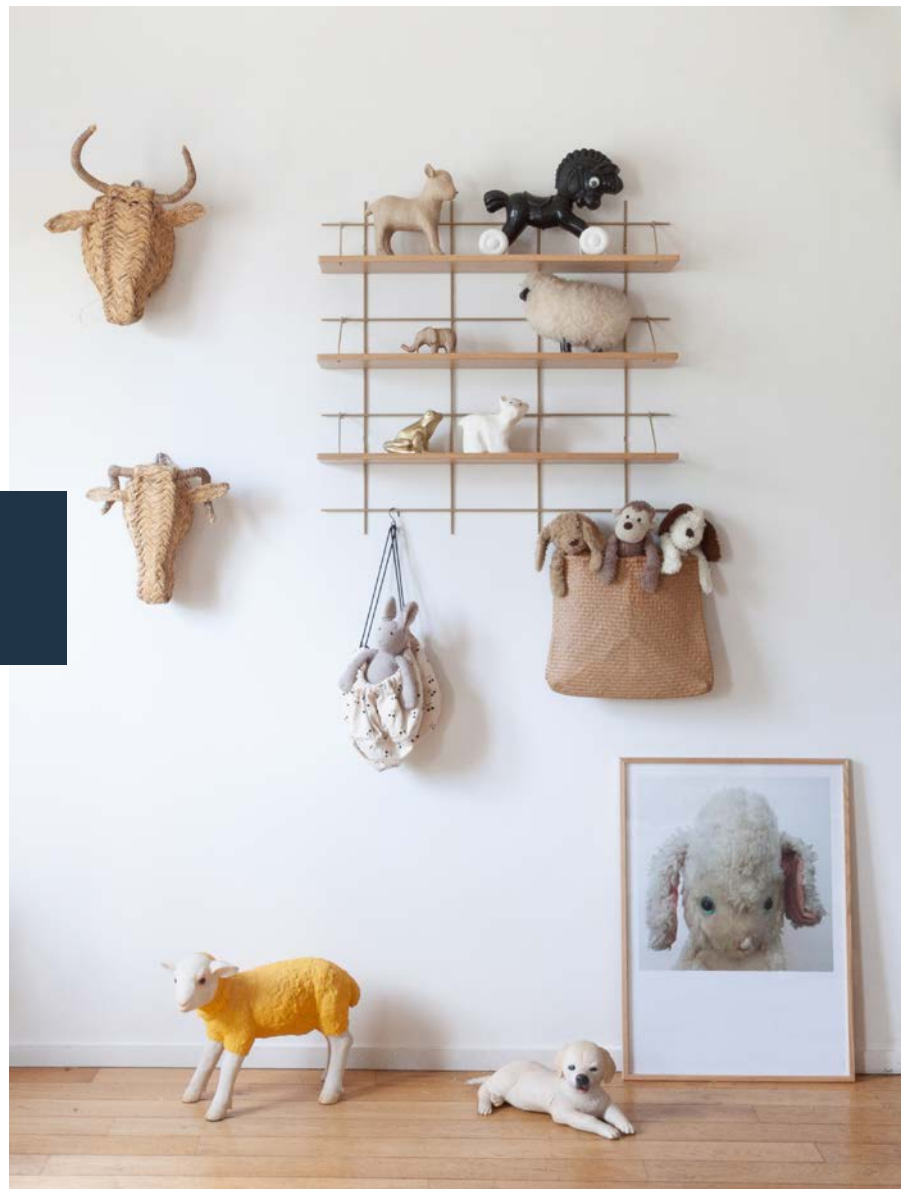

ENFANTS
KIDS