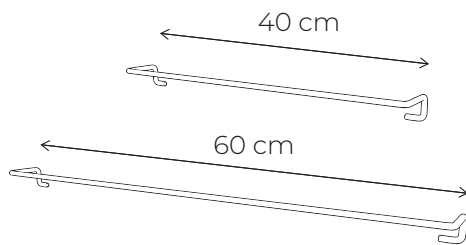

CROCHETS HOOKS

PORTE-SERVIETTE TOWEL RACK

2 tailles - 2 sizes

PORTE-POT POT HOLDER

2 diamètres - 2 diameters

ACCESSOIRES ACCESSORIES

PORTE-VASE POT HOLDER

2 tailles - 2 sizes