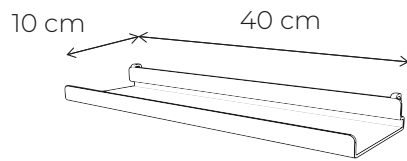

PORTE-CADRE FRAME HOLDER