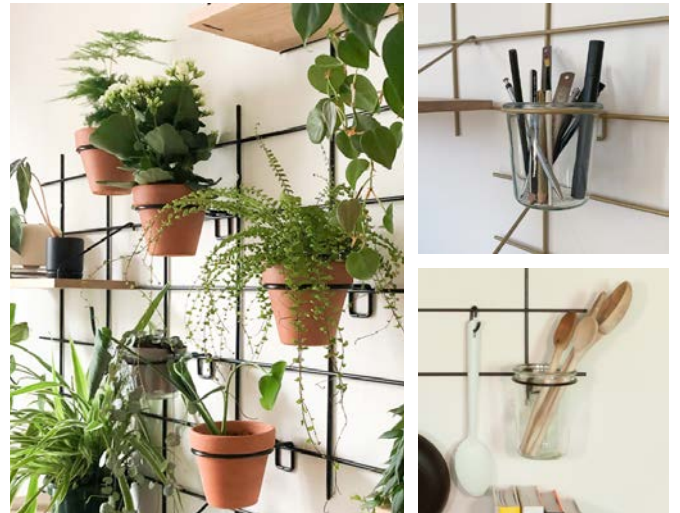

CROCHETS HOOKS

PORTE-SERVIETTE TOWEL RACK

2 tailles - 2 sizes

PORTE-POT POT HOLDER

2 diamètres - 2 diameters

ACCESSOIRES ACCESSORIES

PORTE-VASE POT HOLDER

2 tailles - 2 sizes