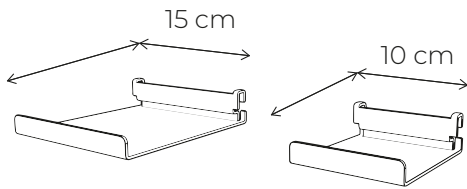

CROCHETS HOOKS

PORTE-SERVIETTE TOWEL RACK

2 tailles - 2 sizes

PORTE-POT POT HOLDER

2 diamètres - 2 diameters

ACCESSOIRES ACCESSORIES

PORTE-VASE POT HOLDER

2 tailles - 2 sizes