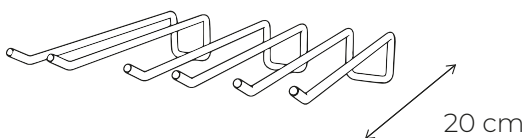

RACKS À VERRE GLASS RACKS

Les accessoires sont disponibles en 3 coloris :
Accessories are available in 3 colors: