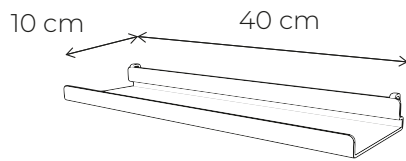

PORTE-CADRE FRAME HOLDER