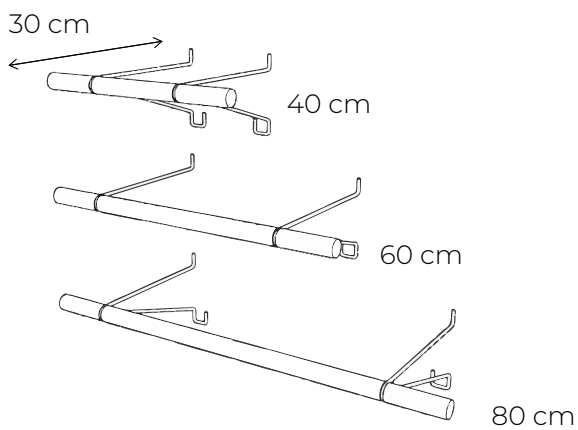

PENDERIE WARDROBE